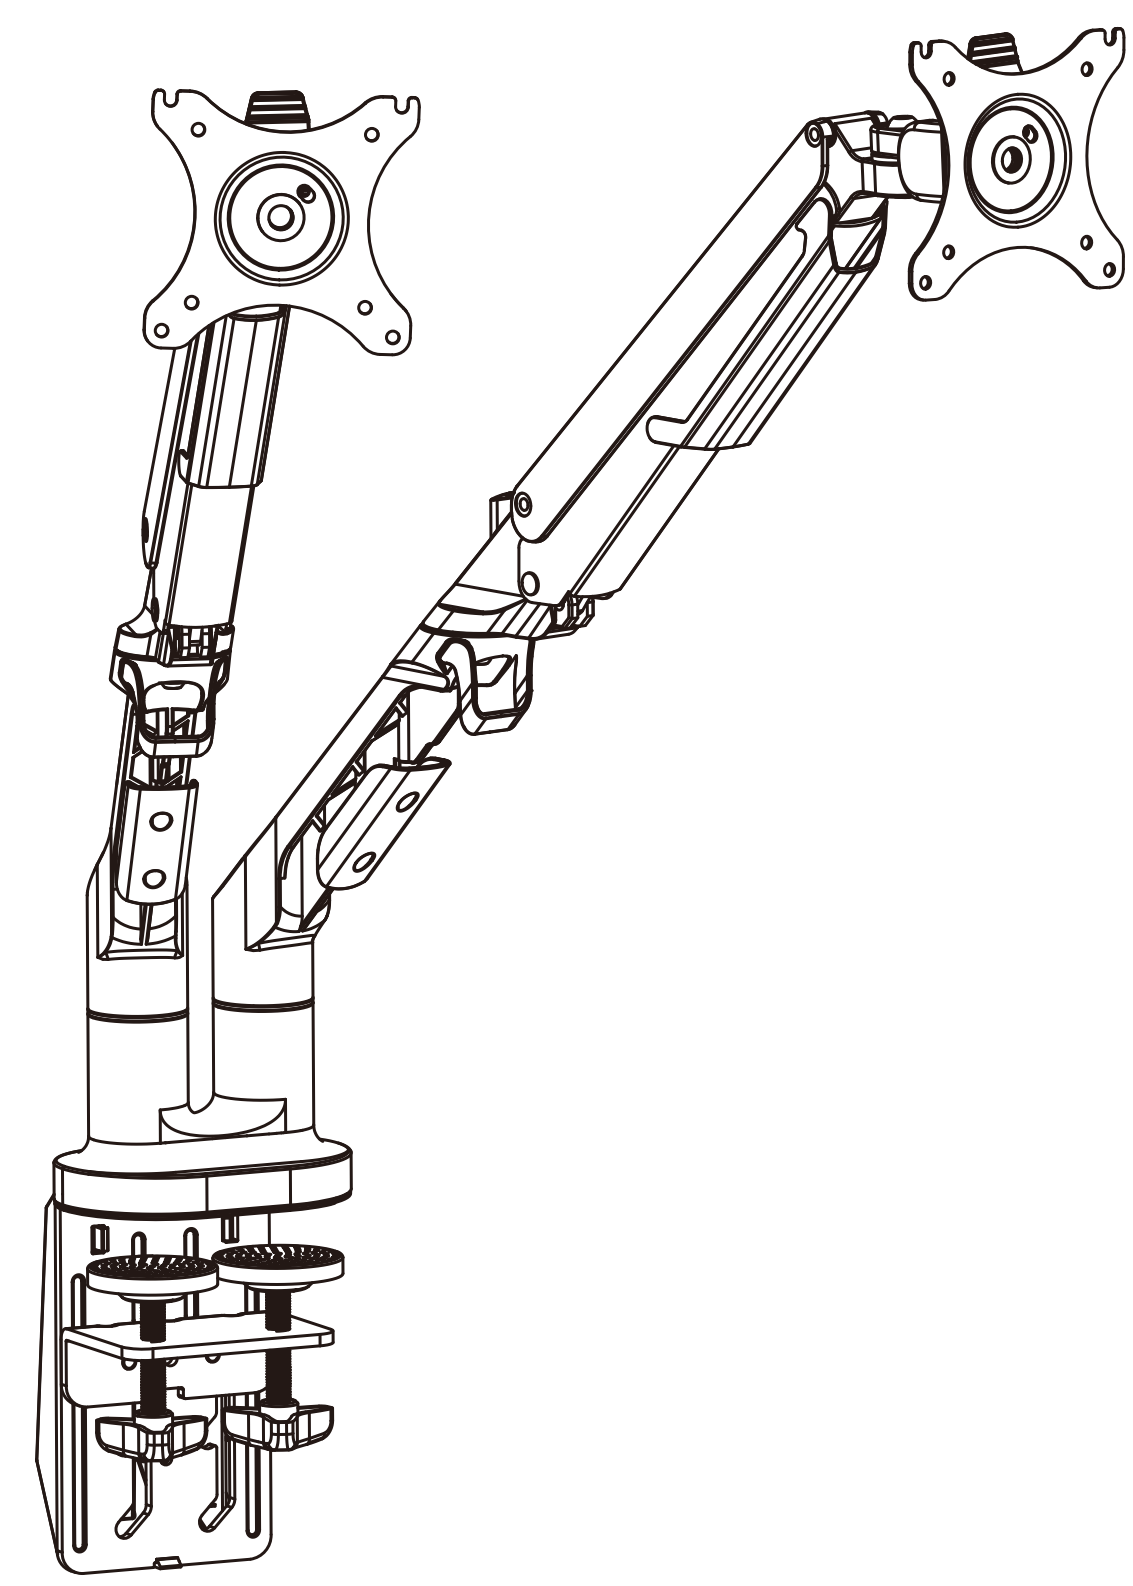

Color: Black

DLB851D

Dual Gas Spring Monitor Mount

Color: Black

DLB851D

Dual Gas Spring Monitor Mount

Dual Gas Spring Monitor Mount

DLB851D

Color: Black

75X75
100X100
YESA

Max
2-9KG
WEIGHT

17"-32"
SCREEN SIZE

30°
ADJUST

Dual Gas Spring Monitor Mount

DLB851D

Color: Black