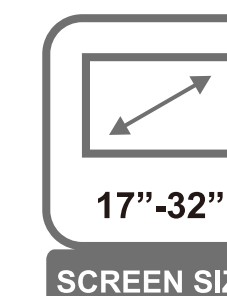

Color: Black

DLB851D

Dual Gas Spring Monitor Mount

Color: Black

DLB851D

Dual Gas Spring Monitor Mount

Dual Gas Spring Monitor Mount

DLB851D

Color: Black

75X75
100X100
YESA

Max
2-9KG
WEIGHT

17"-32"
SCREEN SIZE

30°
ADJUST

Dual Gas Spring Monitor Mount

DLB851D

Color: Black